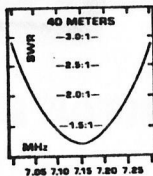

QUEUMENT ELECTRONICS

1000 SO. BASCOM, SAN JOSE
PHONE: 998-5900
Open: Mon.-Sat. 9-6

EASY WHEELCHAIR ACCESS

• ANTENNAS • HAM GEAR • CITIZEN'S BAND • COMMERCIAL AND INDUSTRIAL PARTS SUPPLY • SERVICE DEPARTMENT • ACOUSTIC SOUND DEMONSTRATION ROOM • COMPLETE STEREO HI/FI DEPARTMENT