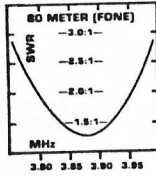

QUEUMENT ELECTRONICS

1000 SO. BASCOM, SAN JOSE
PHONE: 998-5900
Open: Mon.-Sat. 9-6

EASY WHEELCHAIR ACCESS

• ANTENNAS • HAM GEAR • CITIZEN'S BAND • COMMERCIAL AND INDUSTRIAL PARTS SUPPLY • SERVICE DEPARTMENT • ACOUSTIC SOUND DEMONSTRATION ROOM • COMPLETE STEREO HI/FI DEPARTMENT