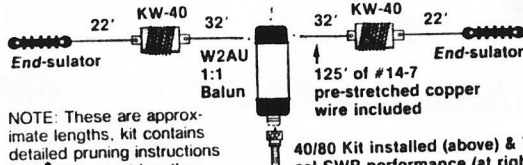

QUEUMENT ELECTRONICS

1000 SO. BASCOM, SAN JOSE
PHONE: 998-5900
Open: Mon.-Sat. 9-6

EASY WHEELCHAIR ACCESS

• ANTENNAS • HAM GEAR • CITIZEN'S BAND • COMMERCIAL AND INDUSTRIAL PARTS SUPPLY • SERVICE DEPARTMENT • ACOUSTIC SOUND DEMONSTRATION ROOM • COMPLETE STEREO HI/FI DEPARTMENT